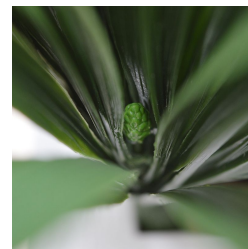

€7,12 excl. VAT

More Information

SKU	G4E_00734
Weight	0.750000
Brand	Bambus
Latin name	Bambusa
Hanging / standing	Standing
Color	Green
Actual height	25 cm
Actual diameter	Ø 0-20cm
Pot size	ø9 x 7,5 cm
Type of pot included	Inner (non-decorative) pot
Trunks	-
Fire Retardant	No
Stock Tallinn	0