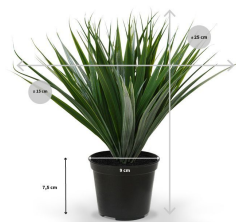

€7,12 excl. VAT

More Information

SKU	G4E_00734
Weight	0.750000
Brand	Bambus
Latin name	Bambusa
Hanging / standing	Standing
Color	Green
Actual height	25 cm
Actual diameter	Ø 0-20cm
Pot size	ø9 x 7,5 cm
Type of pot included	Inner (non-decorative) pot
Trunks	-
Fire Retardant	No
Stock Tallinn	0