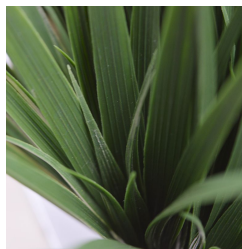

€7,12 excl. VAT

More Information

SKU	G4E_00734
Weight	0.750000
Brand	Bambus
Latin name	Bambusa
Hanging / standing	Standing
Color	Green
Actual height	25 cm
Actual diameter	Ø 0-20cm
Pot size	ø9 x 7,5 cm
Type of pot included	Inner (non-decorative) pot
Trunks	-
Fire Retardant	No
Stock Tallinn	0