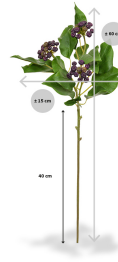

GREEN4EVER.SHOP

Green4Ever

Rotermanni 6

10111 Tallinn

Estonia

+372 880 1511

service@green4ever.shop

1 ARTIFICIAL JAPANESE HOLLY BRANCH 60 CM BLUE

€5,34 excl. VAT

More Information

SKU
Weight
Brand
Latin name
Hanging / standing
Color
Actual height
Actual diameter
Type of pot included
Trunks
Fire Retardant
Stock Tallinn

G4E_00750
0.050000
lileks
Ilex
Standing
Green
60 cm
Ø 0-20cm
None
1
No
0