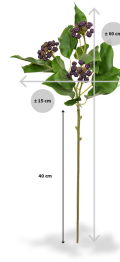

GREEN4EVER.SHOP

Green4Ever

Rotermanni 6

10111 Tallinn

Estonia

+372 880 1511

service@green4ever.shop

1 ARTIFICIAL JAPANESE HOLLY BRANCH 60 CM BLUE

€5,34 excl. VAT

More Information

SKU
Weight
Brand
Latin name
Hanging / standing
Color
Actual height
Actual diameter
Type of pot included
Trunks
Fire Retardant
Stock Tallinn

G4E_00750
0.050000
lileks
Ilex
Standing
Green
60 cm
Ø 0-20cm
None
1
No
0