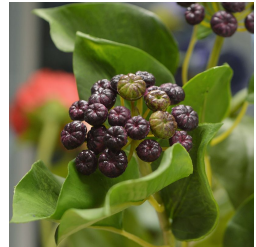

€5,34 excl. VAT

More Information

SKU
Weight
Brand
Latin name
Hanging / standing
Color
Actual height
Actual diameter
Type of pot included
Trunks
Fire Retardant
Stock Tallinn

G4E_00750
0.050000
lileks
Ilex
Standing
Green
60 cm
Ø 0-20cm
None
1
No
0