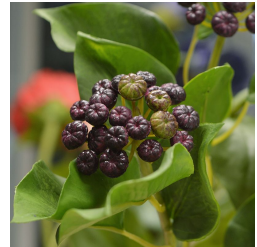

€5,34 excl. VAT

More Information

SKU
Weight
Brand
Latin name
Hanging / standing
Color
Actual height
Actual diameter
Type of pot included
Trunks
Fire Retardant
Stock Tallinn

G4E_00750
0.050000
lileks
Ilex
Standing
Green
60 cm
Ø 0-20cm
None
1
No
0