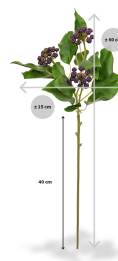

GREEN4EVER.SHOP

Green4Ever

Rotermanni 6

10111 Tallinn

Estonia

+372 880 1511

service@green4ever.shop

1 ARTIFICIAL JAPANESE HOLLY BRANCH 60 CM BLUE

€5,34 excl. VAT

More Information

SKU
Weight
Brand
Hanging / standing
Color
Actual height
Actual diameter
Type of pot included
Trunks
Fire Retardant
Stock Tallinn

G4E_00750
0.050000
lileks
Standing
Green
60 cm
Ø 0-20cm
None
1
No
0