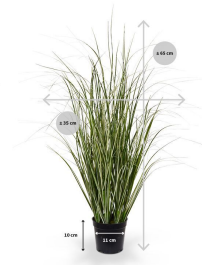

GREEN4EVER.SHOP

**Green4Ever**

Rotermanni 6

10111 Tallinn

Estonia

+372 880 1511

[service@green4ever.shop](mailto:service@green4ever.shop)

1 ARTIFICIAL REED GRASS 60 CM GREEN-CREAM

€16,96 incl. VAT

More Information

<b>SKU</b>	G4E_00771
<b>Weight</b>	0.750000
<b>Brand</b>	Körreline
<b>Hanging / standing</b>	Standing
<b>Color</b>	Green
<b>Actual height</b>	65 cm
<b>Actual diameter</b>	Ø 30-40cm
<b>Pot size</b>	ø 11 x 10 cm
<b>Type of pot included</b>	Inner (non-decorative) pot
<b>Trunks</b>	multiple
<b>UV Protection</b>	No
<b>Fire Retardant</b>	No
<b>Stock Tallinn</b>	7