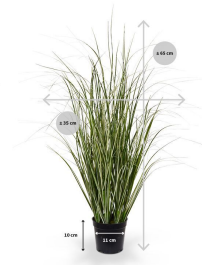

GREEN4EVER.SHOP

**Green4Ever**

Rotermanni 6

10111 Tallinn

Estonia

+372 880 1511

[service@green4ever.shop](mailto:service@green4ever.shop)

1 ARTIFICIAL REED GRASS 60 CM GREEN-CREAM

€16,96 excl. VAT

More Information

|                             |                            |
|-----------------------------|----------------------------|
| <b>SKU</b>                  | G4E_00771                  |
| <b>Weight</b>               | 0.750000                   |
| <b>Brand</b>                | Körreline                  |
| <b>Latin name</b>           | Poaceae                    |
| <b>Hanging / standing</b>   | Standing                   |
| <b>Color</b>                | Green                      |
| <b>Actual height</b>        | 65 cm                      |
| <b>Actual diameter</b>      | Ø 30-40cm                  |
| <b>Pot size</b>             | Ø 11 x 10 cm               |
| <b>Type of pot included</b> | Inner (non-decorative) pot |
| <b>Trunks</b>               | multiple                   |
| <b>UV Protection</b>        | No                         |
| <b>Fire Retardant</b>       | No                         |
| <b>Stock Tallinn</b>        | 5                          |