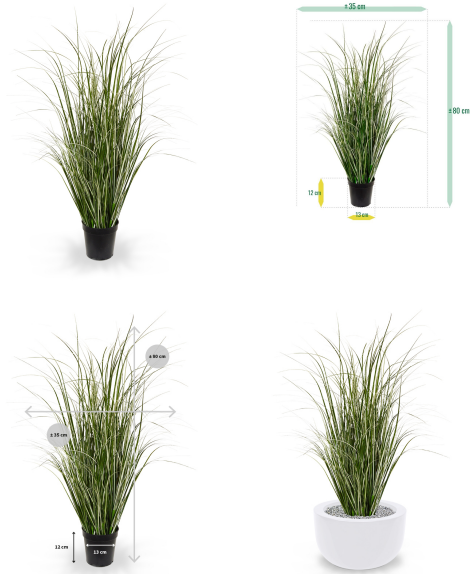

GREEN4EVER.SHOP

Green4Ever

Rotermanni 6

10111 Tallinn

Estonia

+372 880 1511

service@green4ever.shop

1 ARTIFICIAL REED GRASS 80 CM GREEN-CREAM

€29,99 excl. VAT

More Information

SKU	G4E_00772
Weight	1.000000
Brand	Körreline
Latin name	Poaceae
Hanging / standing	Standing
Color	Green
Actual height	80 cm
Actual diameter	Ø 30-40cm
Pot size	Ø 13 x 12 cm
Type of pot included	Inner (non-decorative) pot
Trunks	multiple
UV Protection	No
Fire Retardant	No
Stock Tallinn	0