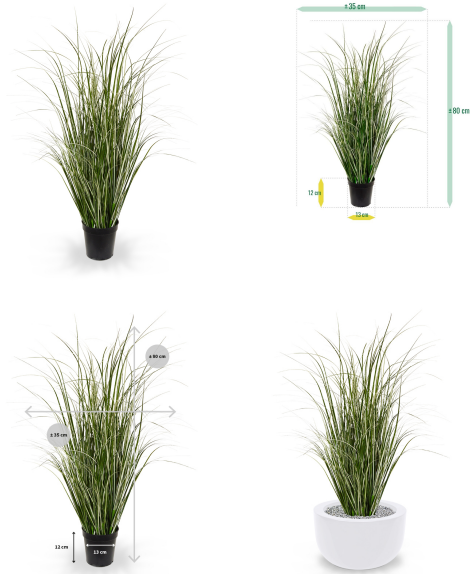

GREEN4EVER.SHOP

Green4Ever

Rotermanni 6

10111 Tallinn

Estonia

+372 880 1511

service@green4ever.shop

1 ARTIFICIAL REED GRASS 80 CM GREEN-CREAM

€29,99 excl. VAT

More Information

SKU	G4E_00772
Weight	1.000000
Brand	Körreline
Hanging / standing	Standing
Color	Green
Actual height	80 cm
Actual diameter	Ø 30-40cm
Pot size	ø 13 x 12 cm
Type of pot included	Inner (non-decorative) pot
Trunks	multiple
UV Protection	No
Fire Retardant	No
Stock Tallinn	0