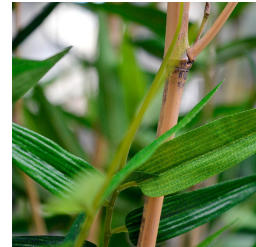

€158,87 excl. VAT

More Information

SKU	G4E_00817
Weight	6.500000
Brand	Bambus
Hanging / standing	Standing
Color	Green
Actual height	165 cm
Actual diameter	Ø 60-75cm
Pot size	Ø17x15 vm
Type of pot included	Inner (non-decorative) pot
Trunks	multiple
Fire Retardant	No
Stock Tallinn	0