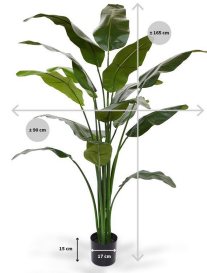

€171,81 excl. VAT

More Information

SKU	G4E_00823
Weight	6.500000
Brand	Paradiisilinnulill
Hanging / standing	Standing
Color	Green
Actual height	165 cm
Actual diameter	Ø 75-100cm
Pot size	17 x 15 cm
Type of pot included	Inner (non-decorative) pot
Trunks	16
UV Protection	No
Fire Retardant	No
Stock Tallinn	0