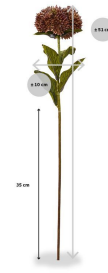

€4,04 excl. VAT

More Information

SKU
Weight
Brand
Hanging / standing
Color
Actual height
Actual diameter
Type of pot included
Trunks
Fire Retardant
Stock Tallinn

G4E_00894
0.050000
Kukehari
Standing
Red
51 cm
Ø 0-20cm
None
1
No
0