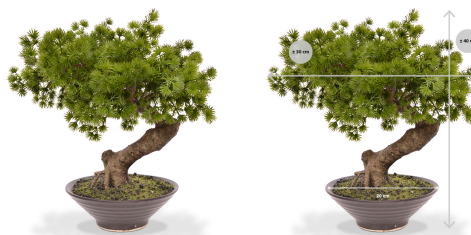

€53,66 excl. VAT

More Information

SKU	G4E_01170
Weight	2.000000
Brand	Bonsai
Hanging / standing	Standing
Color	Green
Actual height	40 cm
Actual diameter	Ø 30-40cm
Pot size	ø20x7 cm
Type of pot included	Decorative pot
Trunks	1
UV Protection	No
Fire Retardant	No
Stock Tallinn	0