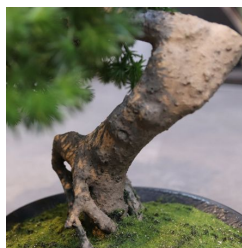

€53,66 excl. VAT

More Information

SKU	G4E_01170
Weight	2.000000
Brand	Bonsai
Hanging / standing	Standing
Color	Green
Actual height	40 cm
Actual diameter	Ø 30-40cm
Pot size	ø20x7 cm
Type of pot included	Decorative pot
Trunks	1
UV Protection	No
Fire Retardant	No
Stock Tallinn	0