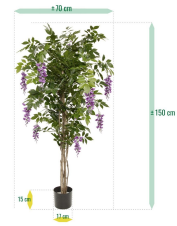

€221,52 excl. VAT

More Information

SKU	G4E_01214
Weight	6.500000
Brand	Visteeria
Latin name	Wisteria
Hanging / standing	Standing
Color	Blue-Lila
Actual height	150 cm
Actual diameter	Ø 75-100cm
Pot size	ø17x15 cm
Type of pot included	Inner (non-decorative) pot
Trunks	5
Fire Retardant	No
Stock Tallinn	0