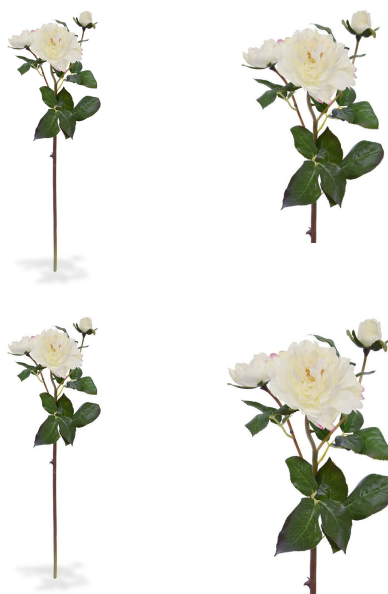

1 ARTIFICIAL ROSE BRANCH RUFFLE 50 CM CREAM

€8,91 excl. VAT

More Information

SKU
Weight
Brand
Hanging / standing
Color
Actual height
Actual diameter
Type of pot included
Trunks
Stock Tallinn

G4E_01351
0.200000
Roos
Standing
Creme
50 cm
Ø 0-20cm
None
1
0