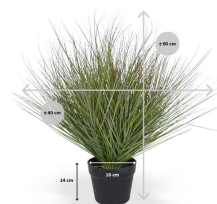

€50,08 excl. VAT

More Information

SKU	G4E_1529
Weight	1.000000
Brand	Körreline
Latin name	Poaceae
Hanging / standing	Standing
Color	Green
Actual height	60 cm
Actual diameter	Ø 40-50cm
Pot size	Ø16x14 cm
Type of pot included	Inner (non-decorative) pot
Trunks	-
Fire Retardant	No
Stock Tallinn	0