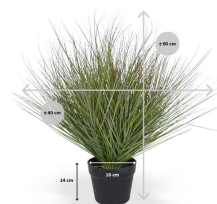

€50,08 incl. VAT

More Information

SKU	G4E_1529
Weight	1.000000
Brand	Körreline
Hanging / standing	Standing
Color	Green
Actual height	60 cm
Actual diameter	Ø 40-50cm
Pot size	ø16x14 cm
Type of pot included	Inner (non-decorative) pot
Trunks	-
Fire Retardant	No
Stock Tallinn	0