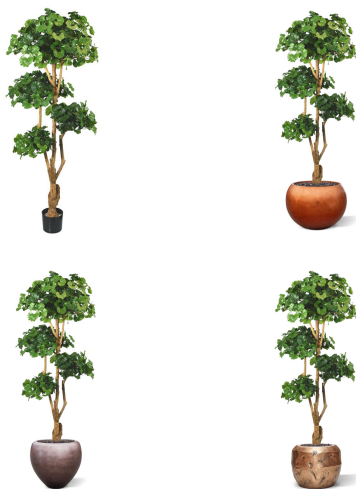

GREEN4EVER.SHOP

Green4Ever

Rotermanni 6

10111 Tallinn

Estonia

+372 880 1511

service@green4ever.shop

1 GINKO BONSAI DELUXE ARTIFICIAL TREE 170 CM

€205,82 excl. VAT

More Information

SKU	G4E_1543
Weight	7.500000
Brand	Hõlmikpuu
Hanging / standing	Standing
Color	Green
Actual height	170 cm
Actual diameter	Ø 60-75cm
Pot size	ø17x15 cm
Type of pot included	Inner (non-decorative) pot
Trunks	1
Fire Retardant	No
Stock Tallinn	0