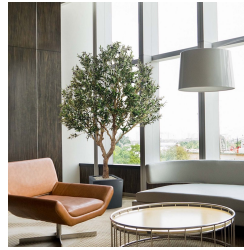

1 ARTIFICIAL OLIVE TREE XL 300 CM ON PLATE

€1.431,18 incl. VAT

More Information

SKU
Weight
Brand
Hanging / standing
Color
Actual height
Actual diameter
Pot size
Type of pot included
Trunks
Fire Retardant
Stock Tallinn

G4E_1566
25.000000
Oliivipuu
Standing
Green
300 cm
Ø >100cm
35x35 cm
Mounting plate
1
No
0