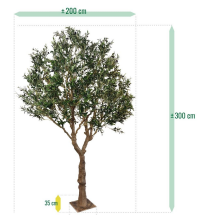

€1.431,18 excl. VAT

More Information

SKU	G4E_1566
Weight	25.000000
Brand	Oliivipuu
Latin name	Olea
Hanging / standing	Standing
Color	Green
Actual height	300 cm
Actual diameter	Ø >100cm
Pot size	35x35 cm
Type of pot included	Mounting plate
Trunks	1
Fire Retardant	No
Stock Tallinn	0