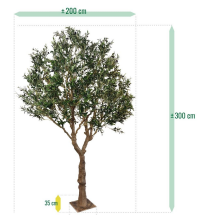

€1.431,18 incl. VAT

More Information

SKU
Weight
Brand
Hanging / standing
Color
Actual height
Actual diameter
Pot size
Type of pot included
Trunks
Fire Retardant
Stock Tallinn

G4E_1566
25.000000
Oliivipuu
Standing
Green
300 cm
Ø >100cm
35x35 cm
Mounting plate
1
No
0