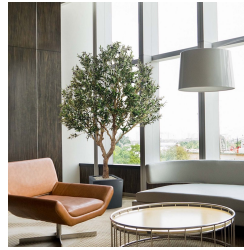

€1.431,18 excl. VAT

More Information

SKU	G4E_1566
Weight	25.000000
Brand	Oliivipuu
Latin name	Olea
Hanging / standing	Standing
Color	Green
Actual height	300 cm
Actual diameter	Ø >100cm
Pot size	35x35 cm
Type of pot included	Mounting plate
Trunks	1
Fire Retardant	No
Stock Tallinn	0