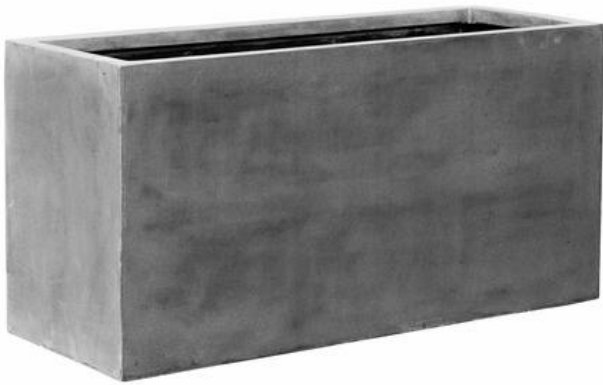

GREEN4EVER.SHOP

Green4Ever

Rotermanni 6

10111 Tallinn

Estonia

+372 880 1511

service@green4ever.shop

1 JUMBO JORT XL, GREY (↔150 ↓75)

€1.419,17 excl. VAT

More Information

SKU	E1125-S1-03
Weight	62.200000
Brand	Pottery Pots
Serie	NATURAL
Color	Grey
Pot form	Rectangular (horizontal)
Length in cm	150
Width in cm	60
Height in cm	75
Diameter in cm	-