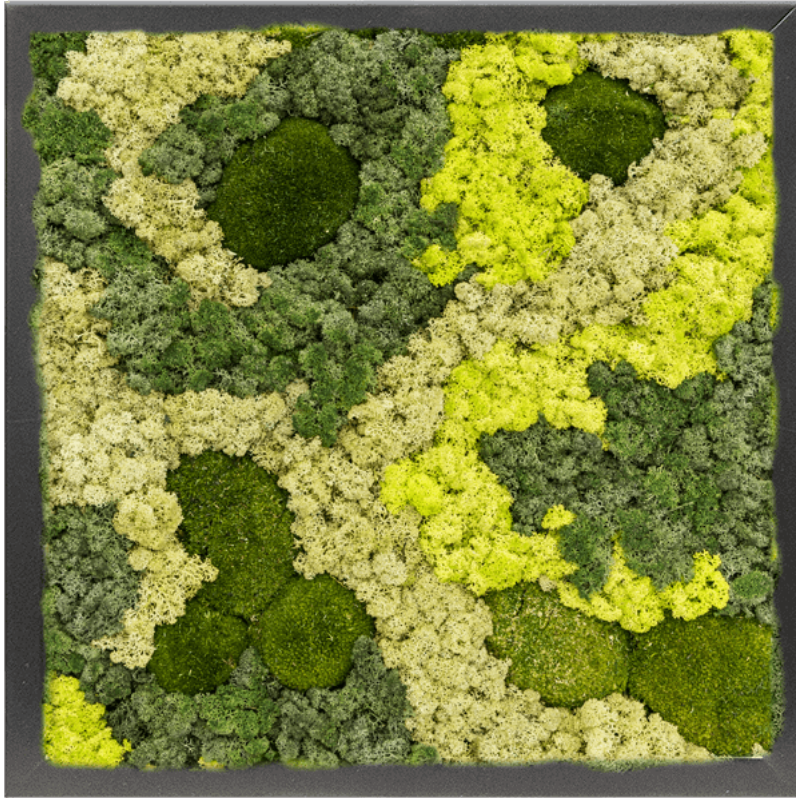

GREEN4EVER.SHOP

Green4Ever

Rotermanni 6

10111 Tallinn

Estonia

+372 880 1511

service@green4ever.shop

1 MDF RAL 9005 SATIN GLOSS 30% BALL MOSS 70%
REINDEER MOSS (MIX) (↔40 CM ↓40 CM)

€119,17 excl. VAT

More Information

SKU	G4E_MP_216
Weight	3.000000
Brand	Moss Painting
Painting width	40
Painting height	40
Painting depth	6
Painting material	MDF RAL 9005 Satin Gloss 30% Ball moss 70% Reindeer moss (Mix)