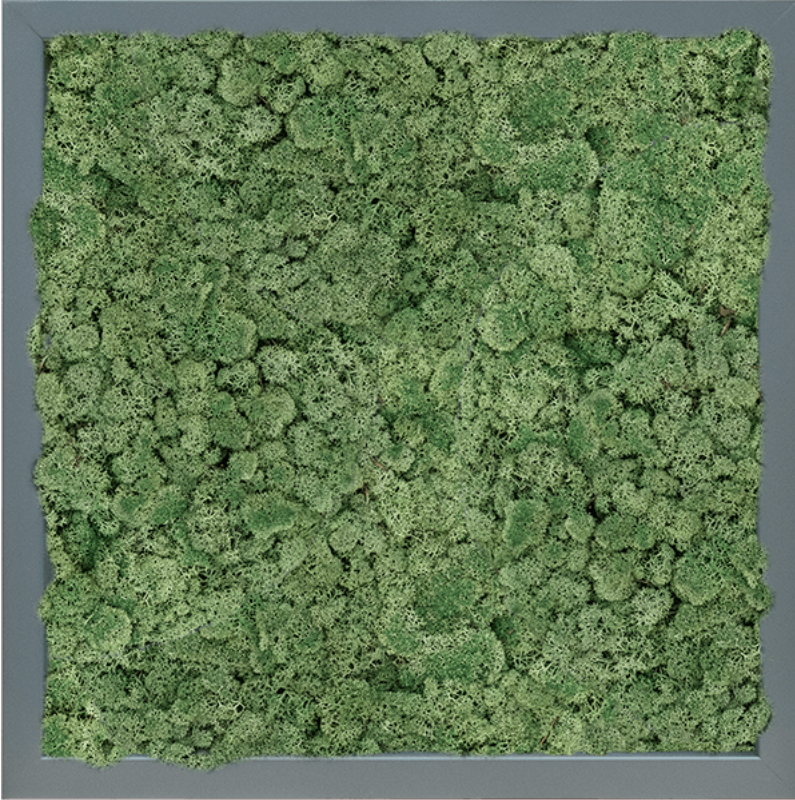

GREEN4EVER.SHOP

**Green4Ever**

Rotermanni 6

10111 Tallinn

Estonia

+372 880 1511

service@green4ever.shop

1 MDF RAL 7016 SATIN GLOSS 100% REINDEER MOSS  
(MOSS GREEN) (↔40 CM ↓40 CM)

#### More Information

<b>SKU</b>	G4E_MP_221
<b>Weight</b>	3.000000
<b>Brand</b>	Moss Painting
<b>Painting width</b>	40
<b>Painting height</b>	40
<b>Painting depth</b>	6
<b>Painting material</b>	MDF RAL 7016 Satin Gloss 100% Reindeer Moss (Moss green)