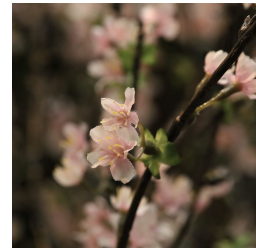

1

SAKURA CHERRY BLOSSOM TREE (155 CM)

295,32 € excl. VAT

SKU
Brand
Latin name
Hanging / standing
Color
Actual height
Actual diameter
Pot size
Type of pot included
UV Protection
Fire Retardant

More Information

G4E_16393

Jaapani kirsipuu

Prunus japonica Thunb.

Standing

Pink

155 cm

Ø 75-100cm

21 x 21 cm

Inner (non-decorative) pot

No

No