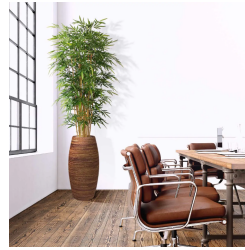

ARTIFICIAL BAMBOO TREE DELUXE 240 CM

340,07 € excl. VAT

More Information

SKU	G4E_00038
Weight	10.000000
Brand	Bambus
Latin name	Bambusa
Hanging / standing	Standing
Color	Green
Actual height	235 cm
Actual diameter	Ø 75-100cm
Pot size	ø20x18 cm
Type of pot included	Inner (non-decorative) pot
Trunks	15
Fire Retardant	No
Stock Tallinn	0