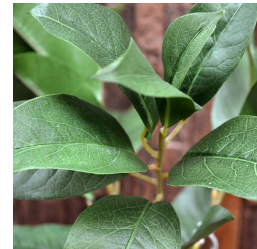

ARTIFICIAL LAUREL BRANCH 60 CM

7,12 € excl. VAT

More Information

SKU	G4E_00518
Weight	0.050000
Brand	Loorberipuu
Hanging / standing	Standing
Color	Green
Actual height	60 cm
Actual diameter	Ø 20-30cm
Type of pot included	None
Trunks	1
Fire Retardant	No
Stock Tallinn	0