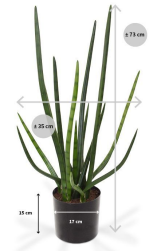

GREEN4EVER.SHOP

Green4Ever

Rotermanni 6

10111 Tallinn

Estonia

+372 880 1511

service@green4ever.shop

1 SANSEVERIA CYLINDRICA ARTIFICIAL PLANT 75 CM

125,27 € excl. VAT

More Information

SKU	G4E_00692
Weight	1.500000
Brand	Havisaba
Hanging / standing	Standing
Color	Green
Actual height	73 cm
Actual diameter	Ø 30-40cm
Pot size	ø17x15 cm
Type of pot included	Inner (non-decorative) pot
Trunks	multi
Fire Retardant	No
Stock Tallinn	0