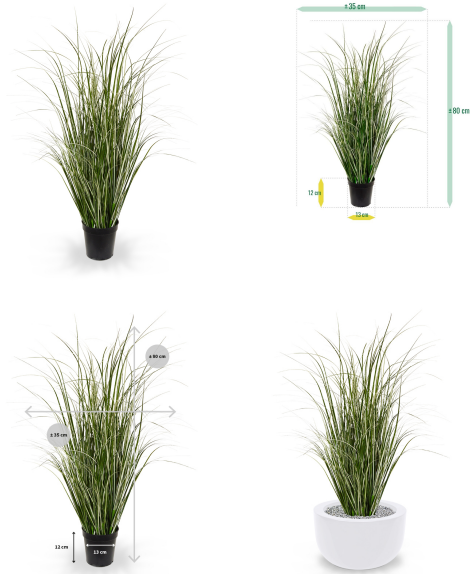

GREEN4EVER.SHOP

Green4Ever

Rotermanni 6

10111 Tallinn

Estonia

+372 880 1511

service@green4ever.shop

1 ARTIFICIAL REED GRASS 80 CM GREEN-CREAM

29,99 € excl. VAT

More Information

SKU	G4E_00772
Weight	1.000000
Brand	Körreline
Latin name	Poaceae
Hanging / standing	Standing
Color	Green
Actual height	80 cm
Actual diameter	Ø 30-40cm
Pot size	Ø 13 x 12 cm
Type of pot included	Inner (non-decorative) pot
Trunks	multiple
UV Protection	No
Fire Retardant	No
Stock Tallinn	0