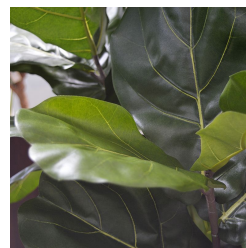

LYRATA DELUXE ARTIFICIAL TREE 170 CM

268,47 € excl. VAT

More Information

SKU	G4E_00815
Weight	9.500000
Brand	Viigipuu
Latin name	Ficus
Hanging / standing	Standing
Color	Green
Actual height	170 cm
Actual diameter	Ø 75-100cm
Pot size	Ø17x15 cm
Type of pot included	Inner (non-decorative) pot
Trunks	6
Fire Retardant	No
Stock Tallinn	0