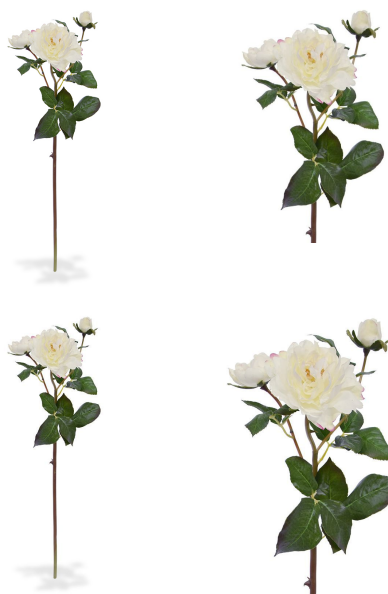

GREEN4EVER.SHOP

Green4Ever

Rotermanni 6

10111 Tallinn

Estonia

+372 880 1511

service@green4ever.shop

1 ARTIFICIAL ROSE BRANCH RUFFLE 50 CM CREAM

8,91 € excl. VAT

More Information

SKU
Weight
Brand
Latin name
Hanging / standing
Color
Actual height
Actual diameter
Type of pot included
Trunks
Stock Tallinn

G4E_01351
0.200000
Roos
Rosa
Standing
Creme
50 cm
Ø 0-20cm
None
1
0