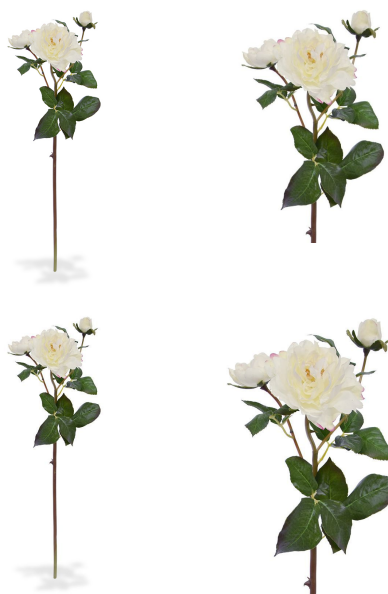

GREEN4EVER.SHOP

Green4Ever

Rotermanni 6

10111 Tallinn

Estonia

+372 880 1511

service@green4ever.shop

1 ARTIFICIAL ROSE BRANCH RUFFLE 50 CM CREAM

8,91 € excl. VAT

More Information

SKU
Weight
Brand
Hanging / standing
Color
Actual height
Actual diameter
Type of pot included
Trunks
Stock Tallinn

G4E_01351
0.200000
Roos
Standing
Creme
50 cm
Ø 0-20cm
None
1
0