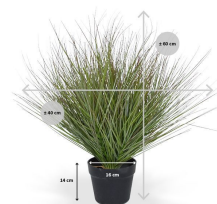

50,08 € excl. VAT

More Information

SKU	G4E_1529
Weight	1.000000
Brand	Körreline
Hanging / standing	Standing
Color	Green
Actual height	60 cm
Actual diameter	Ø 40-50cm
Pot size	Ø16x14 cm
Type of pot included	Inner (non-decorative) pot
Trunks	-
Fire Retardant	No
Stock Tallinn	0