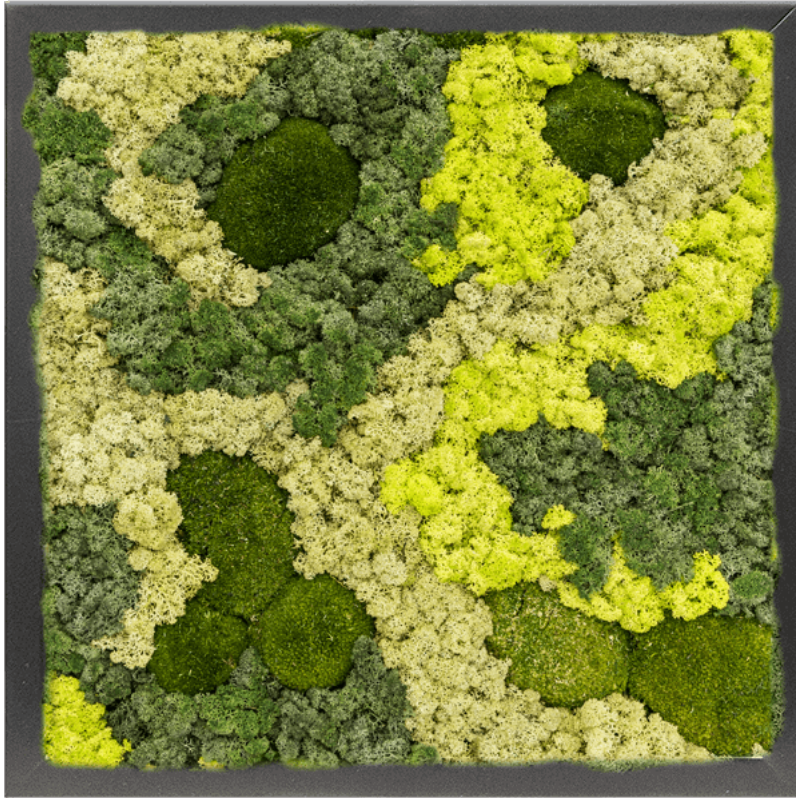

#### More Information

<b>SKU</b>	G4E_MP_216
<b>Weight</b>	3.000000
<b>Brand</b>	Moss Painting
<b>Painting width</b>	40
<b>Painting height</b>	40
<b>Painting depth</b>	6
<b>Painting material</b>	MDF RAL 9005 Satin Gloss 30% Ball moss 70% Reindeer moss (Mix)