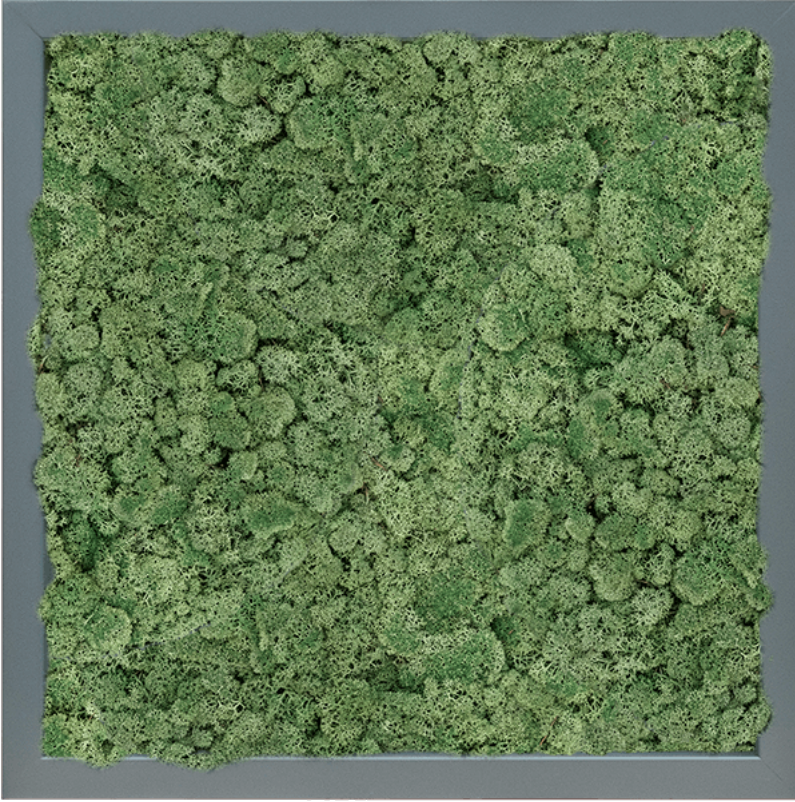

GREEN4EVER.SHOP

Green4Ever

Rotermanni 6

10111 Tallinn

Estonia

+372 880 1511

service@green4ever.shop

1 MDF RAL 7016 SATIN GLOSS 100% REINDEER MOSS
(MOSS GREEN) (↔40 CM ↓40 CM)

100,83 € excl. VAT

More Information

SKU	G4E_MP_221
Weight	3.000000
Brand	Moss Painting
Painting width	40
Painting height	40
Painting depth	6
Painting material	MDF RAL 7016 Satin Gloss 100% Reindeer Moss (Moss green)