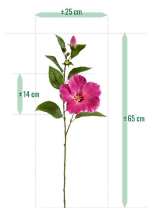

HIBISCUS BRANCH 65CM - CERISE

6,71 € excl. VAT

More Information

SKU	G4E_16082
Brand	Hibisk
Hanging / standing	Standing
Color	Pink
Actual height	65 cm
Actual diameter	25 cm
Type of pot included	None
Trunks	-
UV Protection	No
Fire Retardant	No
Stock Tallinn	1
3D Thumbnail	no_selection